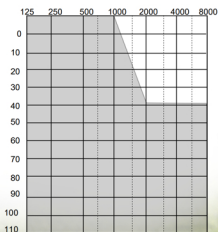

BTE D275

THE BTE D275 IS A HIGH POWER, HIGH GAIN 100% DIGITAL 2 CHANNEL HEARING AID, THAT FITS MOST SEVERE HEARING LOSSES. IT HAS A MAXIMUM OUTPUT OF 137DB AND FULL ON GAIN OF 75DB.

FITTING RANGE

STANDARD FEATURES